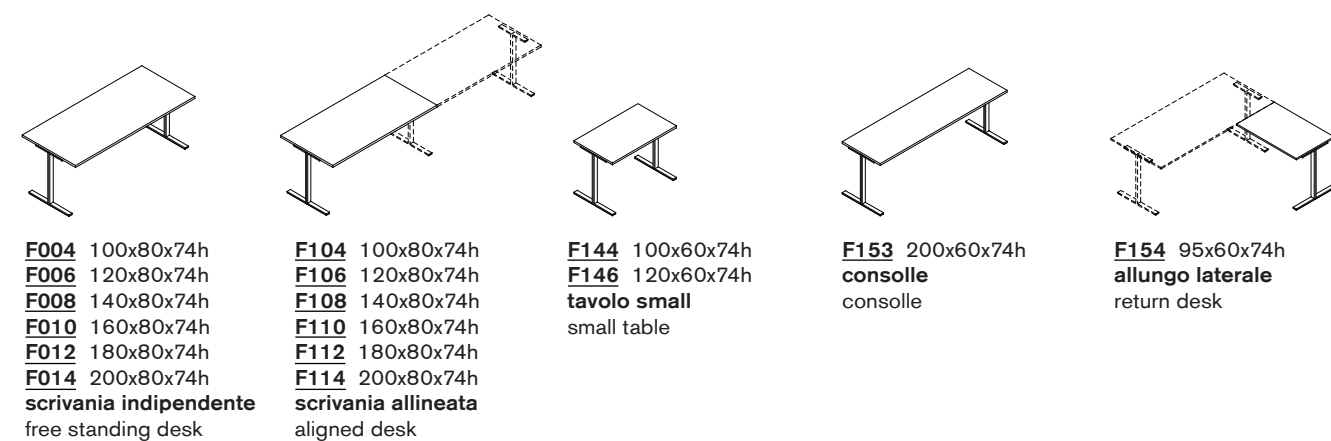

technical data

scrivanie e tavoli
desks and tables

- F004 100x80x74h
  F006 120x80x74h
  F008 140x80x74h
  F010 160x80x74h
  F012 180x80x74h
  F014 200x80x74h
  scrivania indipendente
  free standing desk
- F104 100x80x74h
  F106 120x80x74h
  F108 140x80x74h
  F110 160x80x74h
  F112 180x80x74h
  F114 200x80x74h
  scrivania allineata
  aligned desk
- F144 100x60x74h
  F146 120x60x74h
  tavolo small
  small table
- F153 200x60x74h
  consolle
  console
- F154 95x60x74h
  allungo laterale
  return desk