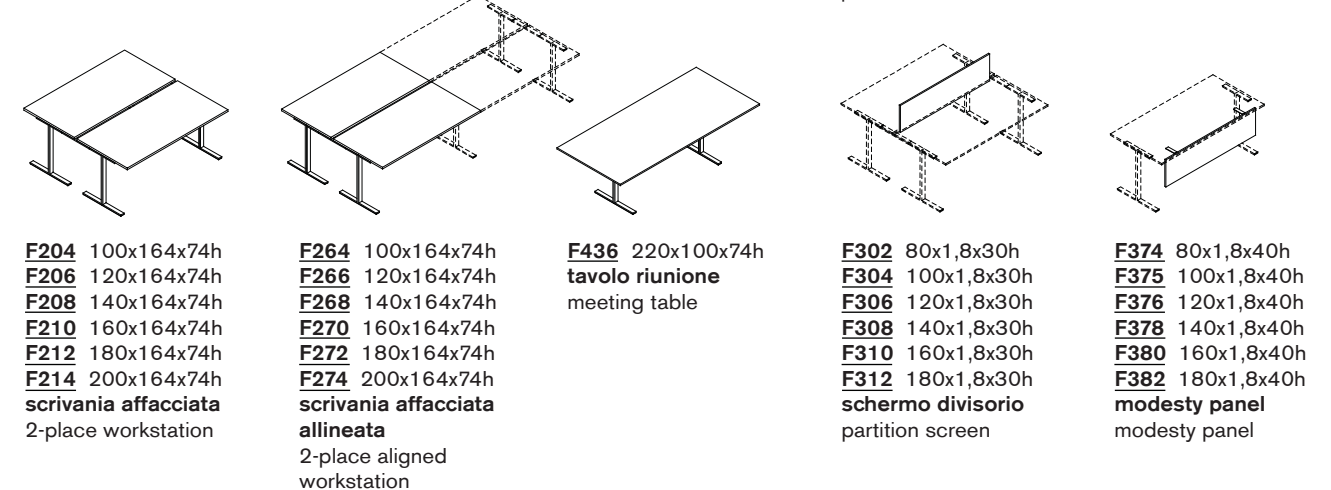

scrivanie e tavoli
desks and tables

codifica delle finiture
finishes codes