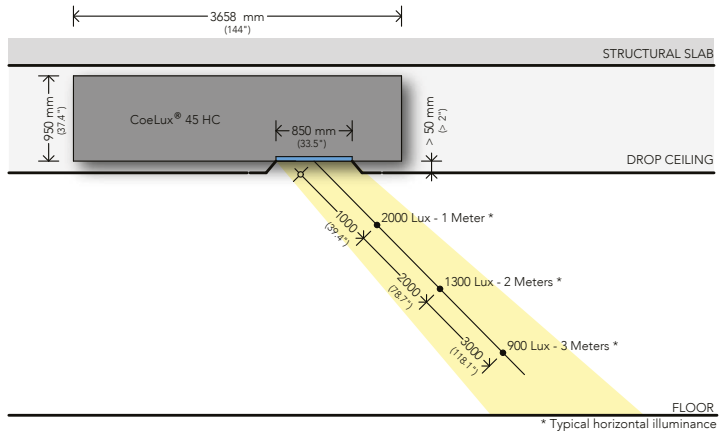

The CoeLux 45 HC is designed for ceiling installations. The product offers the largest skylight among current CoeLux solutions, having an aperture of ca. 1.5 sqm (ca. 16 sqft).

Installation features

Environment of use

Dimensional features

Device dimensions

3658 x 2274 x 950 mm (144 x 89.5 x 37.5")

Weight

300 kg (660 lb)

Sky-light size

1700 x 850 mm (67 x 33.5")

Suggested area for a unit

Up to 20 m² (215 ft²)

Lighting features

Type of source

LED (not dimmable)

Max power consumption (W)

400

Typical power consumption (W)

350

Power input

230 V~ 50/60 Hz

Top view

Side view

Front view