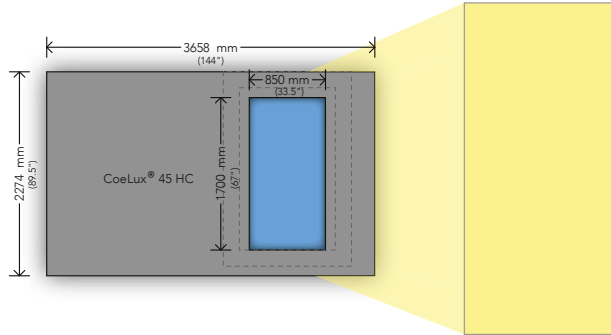

Top view

Side view

Front view