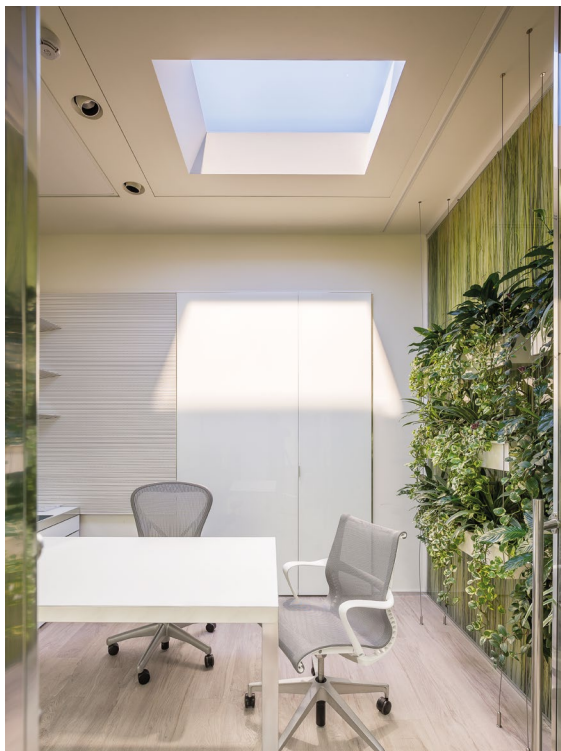

CoeLux® 45 LC

Made in Italy

CoeLux artificial windows reproduce the true effect of the light and space of the outdoor. The products faithfully mimic natural sunlight, a clear blue sky and its infinite depth. One distinct "sun" bursts down into the scene through the opening, either on the ceiling or on the wall. Objects shine in the exceptional light and cast sharp and blue-toned shadows, colored by the sky. Both sun and sky are at infinite distance, as for a real-window case.

For lovers of the Mediterranean basin there is the CoeLux 45 family, featuring a 45-degree solar-elevation angle. The family guarantees an ideal balance of light and shade, thus enhancing the shapes and volumes that have flourished in outdoor architecture in the past.

The CoeLux 45 LC is designed for ceiling installations. The product requires the minimum width above the false ceiling among current CoeLux solutions, and features an aperture of ca. 0.5 sqm (ca. 5 sqft).

Installation features

Environment of use

Indoor

Type of installation

Drop ceiling

Certified

Warranty period

2 years

Part number

COELUX®45LC_CE

Dimensional features

Device dimensions

2274 x 1675 x 666 mm (89.5 x 65.9 x 26.2")

Weight

300 kg (660 lb)

Sky-light size

985 x 490 mm (38.8 x 19.3")

Suggested area for a unit

Up to 20 m² (215 ft²)

Lighting features

Type of source

LED (not dimmable)

Max power consumption (W)

350

Typical power consumption (W)

300

Power input

230 V~ 50/60 Hz