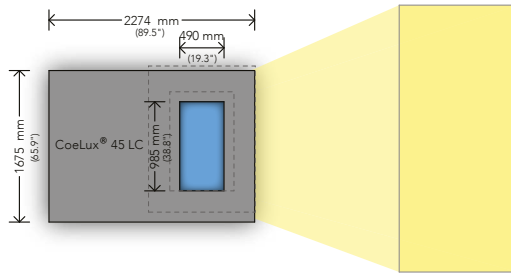

Top view

Side view

Front view