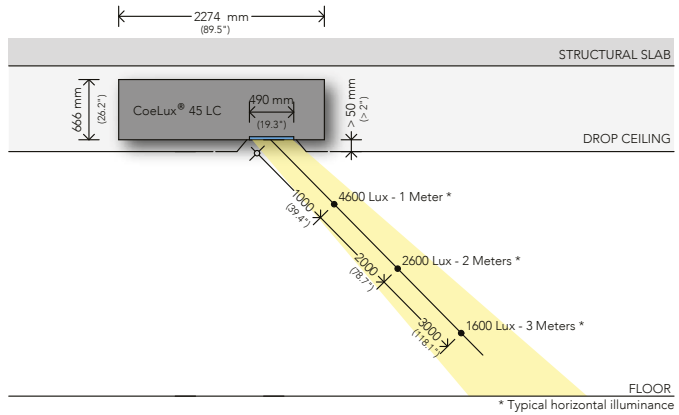

## Dimensional features

Device dimensions

2274 x 1675 x 666 mm (89.5 x 65.9 x 26.2")

Weight

300 kg (660 lb)

Sky-light size

985 x 490 mm (38.8 x 19.3")

Suggested area for a unit

230 V~ 50/60 Hz

Top view

Side view

Front view